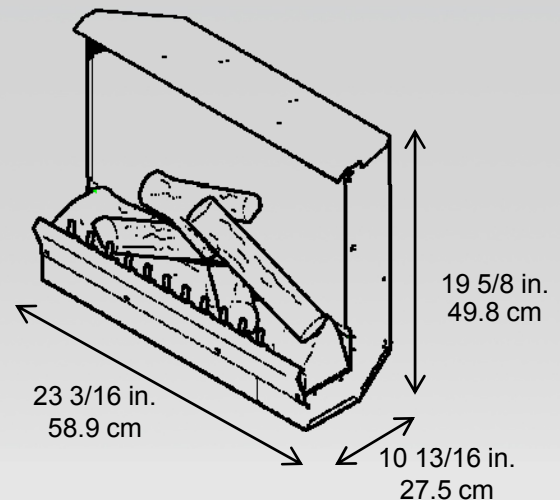

23" Deluxe Electric Fireplace Insert

DFI2310

Product Description

- Patented electric flame technology
- Instantly brings unused fireplaces to life
- Fits most sizes of existing masonry or steel-lined fireplaces
- Pulsating embers and LED inner glow logs molded from wood logs for incredible realism
- Flame operates with or without heat for year-round enjoyment
- Installs quickly and easily – simply plug into standard household outlet
- Requires no piping or venting
- Safe, clean electric operation
- 4,574 BTU heater with half-heat and full-heat settings
- Operates for pennies per day
- 120 Volts / 1,375 Watts / 4,695 BTU

Trim Option

DFI23TRIMX

Includes on / off remote control

Model #	Description	lbs/kg	UPC	Wty.†	Carton Dimensions (W x H x D)		Cube	
					Inches	cm	ft ³	m ³
DFI2310	23" deluxe electric firebox insert	35.5 / 16.2	781052 049406	1 yr.	25.5 x 21.6 x 13	64.8 x 54.9 x 33	4.1	.11
DFI23TRIMX	Trim kit – includes trim, spark screen and hardware	17 / 7.7	781052 039285	1 yr.	27.6 x 3.5 x 19.3	70 x 9 x 49	1.1	0.03